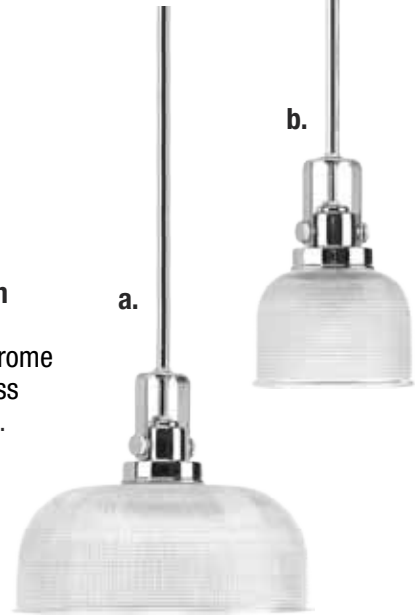

Floor Lamp (AD-400-0B)
Oil Rubbed Bronze Finish from the Addison Collection. 48”H to 58”H.
\$258.00

Floor Lamp (LPBS-126-01)
Copper Finish with Beige Drum Shade. 62”H x 15”D.
\$306.00

Floor Lamp (LPBS-127-06)
Silver Finish with Hand-applied Antiqued Silver Leaf Finish from the Lauderdale Collection. 63” H.
\$328.00

Oslo Collection (41162-05)
3 Light Chrome Bathroom Sconce.
\$127.60

Archie Collection (P2992-15)
3 Light Vanity in Polished Chrome Finish with Clear Double Prismatic Glass Shades.
\$153.71

Clips Flush Mounts Collection (AC3426)
2 Light Flush Mount in Brushed Nickel Finish with Sandblasted Acid White Glass.
\$37.00

LED Glide Collection (98826S-12)
12V 6" LED Module in Black Finish.
\$88.80

a. Archie Collection (P5026-15)
1 Light Polished Chrome Clear Prismatic Glass Down Pendant.
\$136.61

b. Archie Collection (P5173-15)
1 Light Polished Chrome Clear Prismatic Glass Down Mini Pendant.
\$81.13