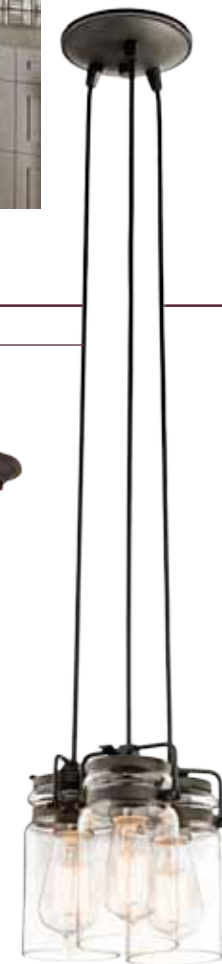

KICHLER

FEISS
EST. 1955

KICHLER

PLUS
**BONUS
SAVINGS
COUPONS**
Back Cover!

Brinley Collection (42877NI)
6 Light Brushed Nickel Down
Pendant with Vintage Style
Clear Glass Shades.
$275.00

Kitchen Lighting

Beautiful kitchen lighting available in many sizes, finishes and styles

Brayden Collection (65271-710)
3-Light Pendant Burnt Sienna
Finish with Beige Linen Shades
and White Acrylic Diffuser.
$213.00

North Park Collection (P4003-09)
6-Light Brushed Nickel Etched
Glass Down Chandelier.
$351.00

Brinley Collection (428690Z)
1 Light Pendant in Olde
Bronze Finish with Vintage
Style Clear Glass Shades.
$195.80

Urban Renewal Collection (P1246PRZ)
1 Light Down Mini Pendant
in Parisian Bronze Finish.
$128.00

Westen Collection (F2762/3CI)
3 Light Colonial Iron White Opal
Etched Glass Island Light.
$220.00

Shuttle Collection (AC5833OB)
3 Light Semi-Flush Directional
Mount in Oil Rubbed Bronze Finish.
$155.00

Shuttle Collection (AC5833BN)
3 Light Semi-Flush Directional Mount in Brushed Nickel Finish.
$155.00